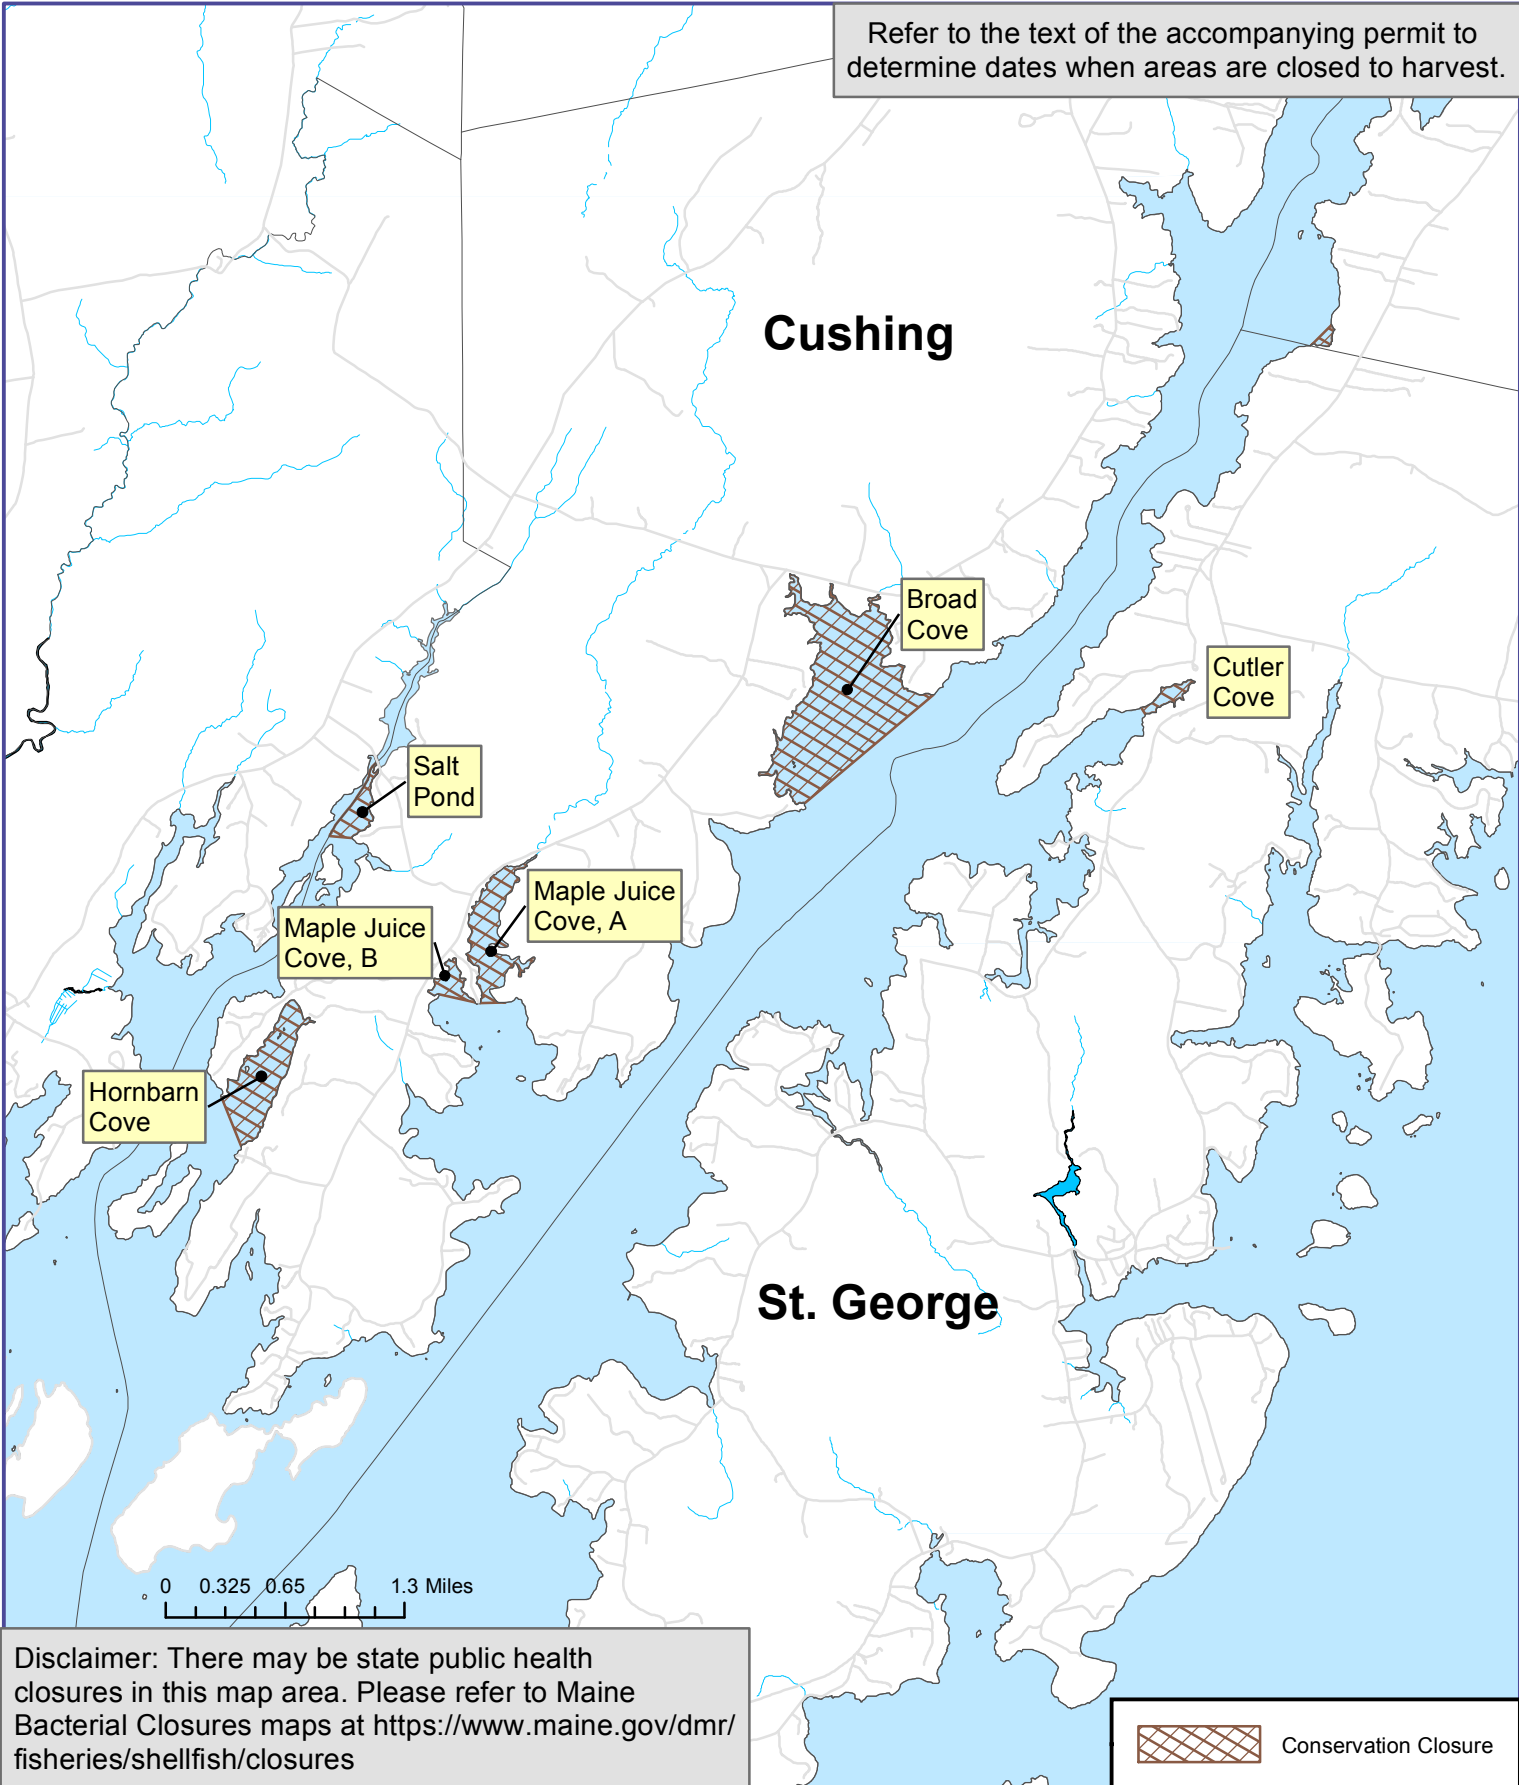

Georges River Regional Shellfish Program

Municipal Conservation Closures

Refer to the text of the accompanying permit to determine dates when areas are closed to harvest.

Disclaimer: There may be state public health closures in this map area. Please refer to Maine Bacterial Closures maps at <https://www.maine.gov/dmr/fisheries/shellfish/closures>