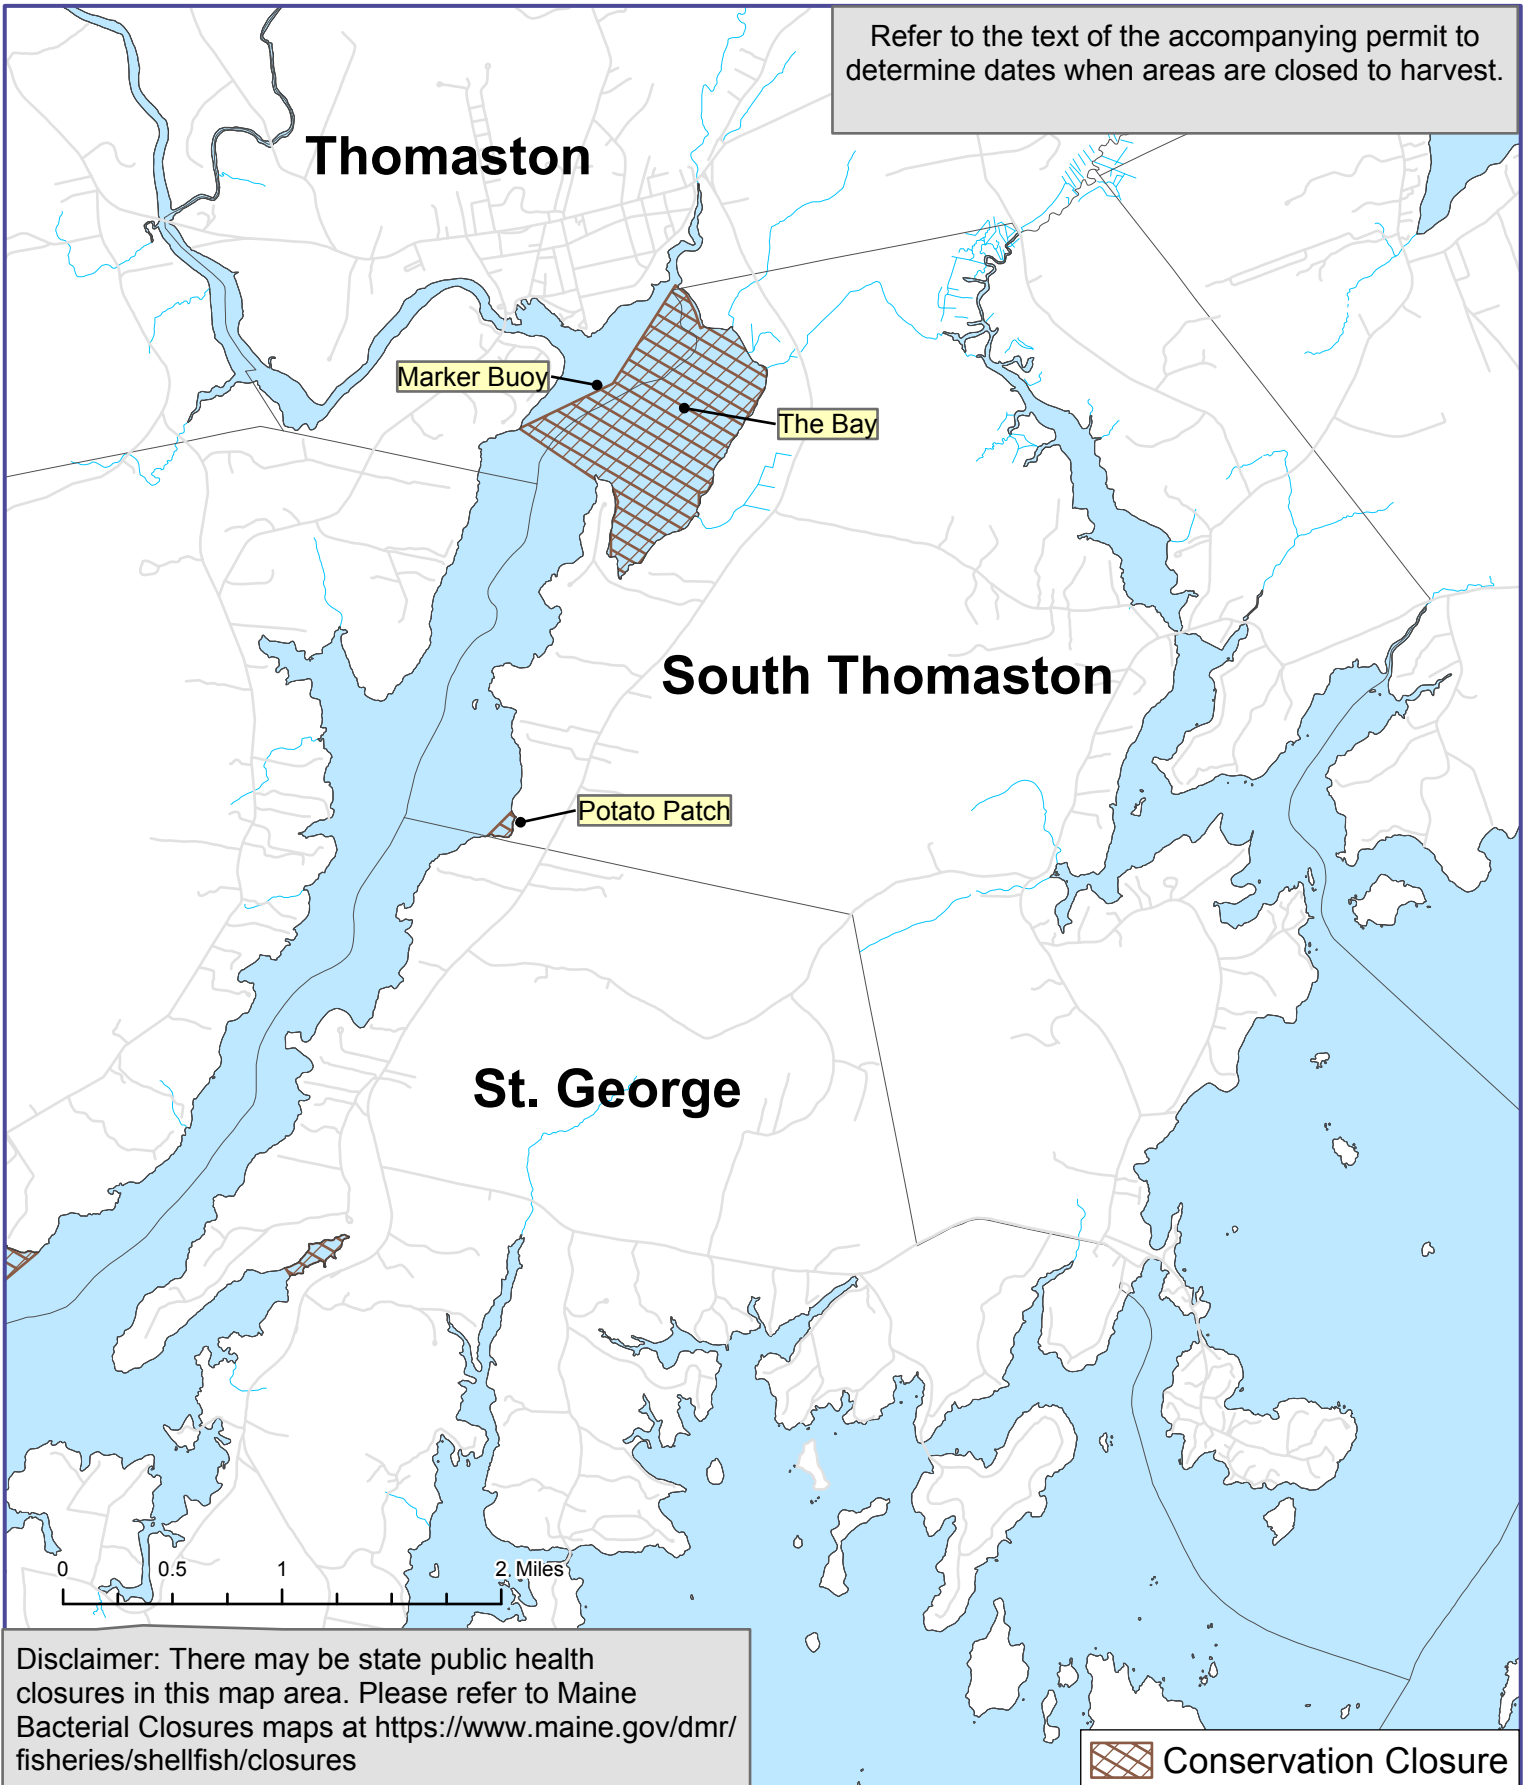

Maine Department of Marine Resources

Georges River Regional Shellfish Program

Municipal Conservation Closures

Refer to the text of the accompanying permit to determine dates when areas are closed to harvest.